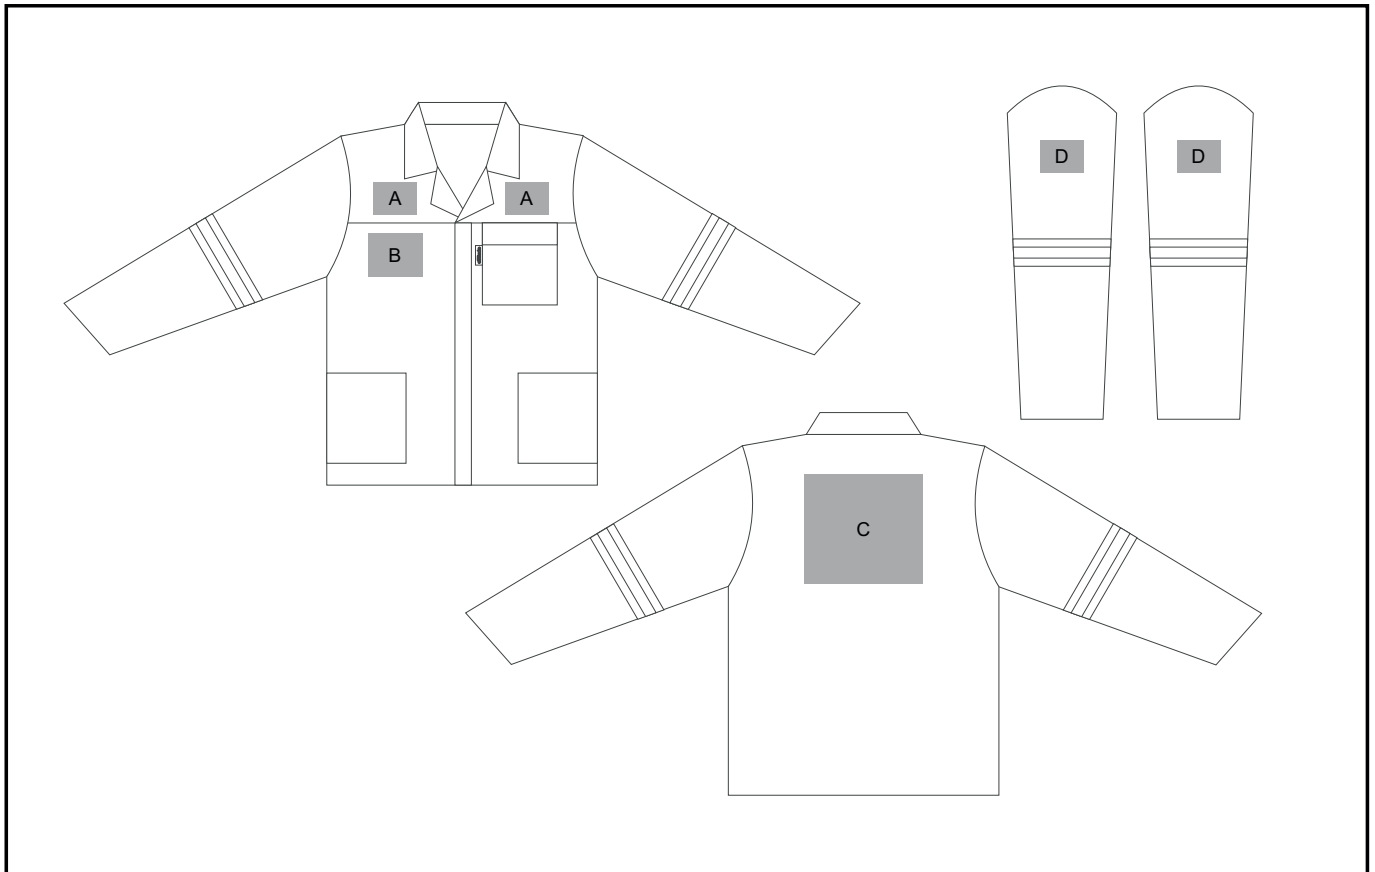

# ALT-11042

VINTAGE 100% COTTON DENIM CONTI SUIT REFLECTIVE ARMS & LEGS - ORANGE TAPE

### **Position A**

1. Screen Print (SA) - 1 colour  
Size: 70mm wide x 30mm high
2. Embroidery (EMB) - 9 colours  
Size: 80mm wide x 60mm high

### **Position B**

1. Screen Print (SA) - 6 colour  
Size: 220mm wide x 200mm high
2. Embroidery (EMB) - 9 colours  
Size: 200mm wide x 200mm high

### **Position D**

1. Screen Print (SA) - 2 colour  
Size: 60mm wide x 60mm high
2. Embroidery (EMB) - 9 colours  
Size: 80mm wide x 60mm high